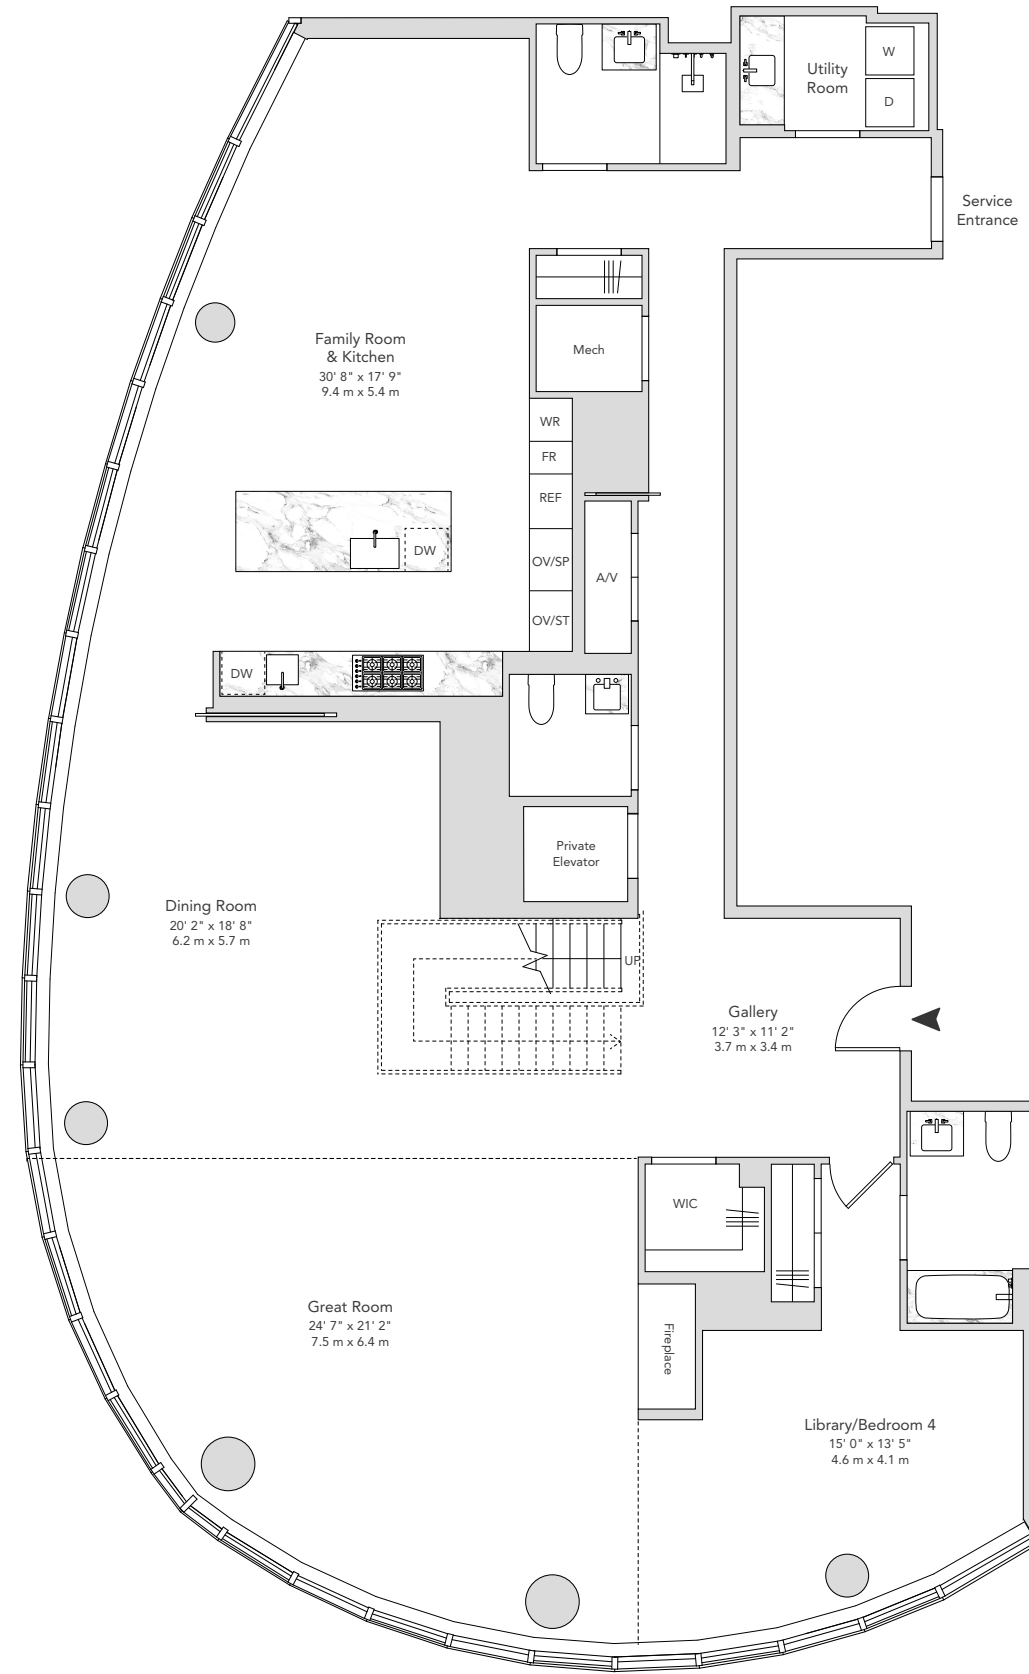

FIFTEEN
HUDSON YARDS

Duplex Penthouse 88B

4 BEDROOMS
6 BATHROOMS
POWDER ROOM

5,161 SQUARE FEET
478 SQUARE METERS

LOWER LEVEL

UPPER LEVEL