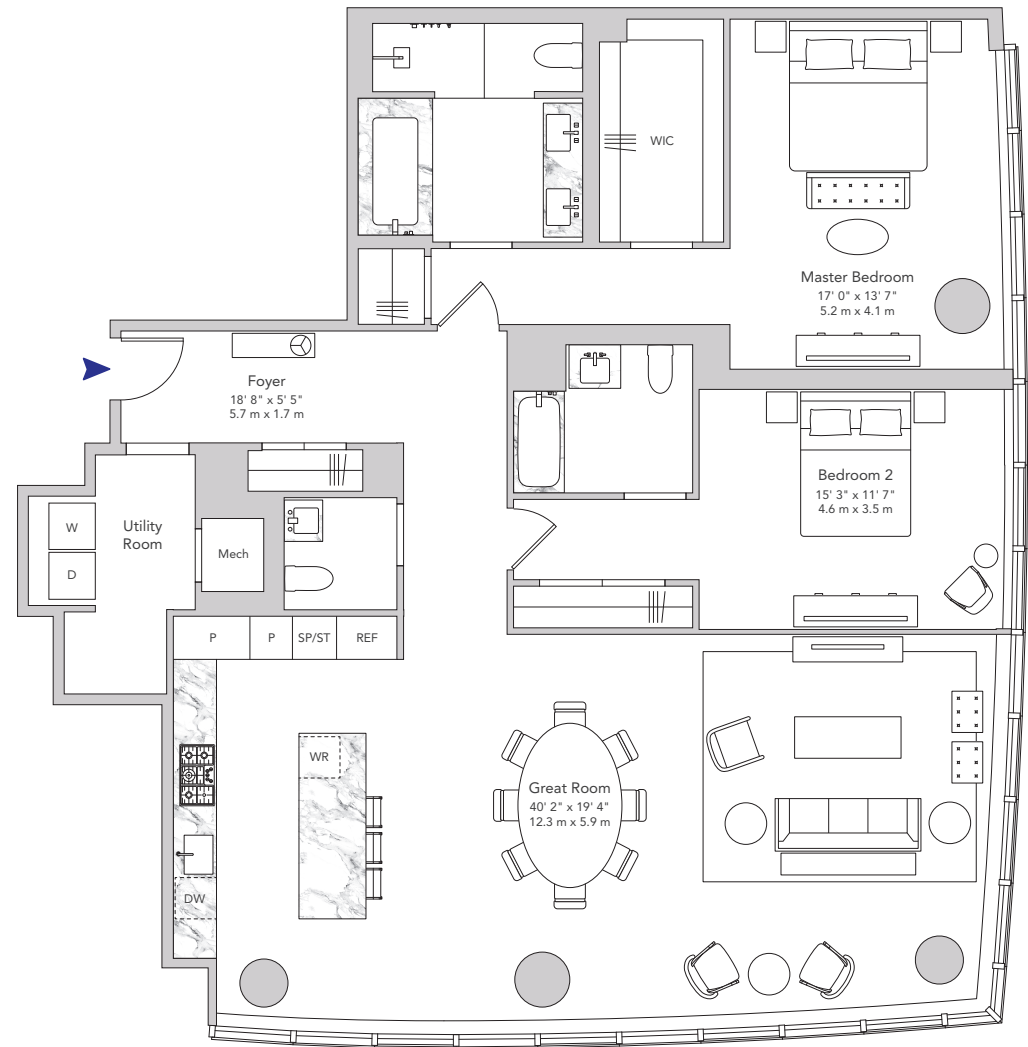

FIFTEEN HUDSON YARDS

Loft Residence 64A

2 BEDROOMS
2 BATHROOMS
POWDER ROOM

2,083 SQUARE FEET
194 SQUARE METER

RESIDENCE FEATURES

- South & East Exposures
- Gracious Foyer
- Corner Great Room with Open Kitchen
- Master Bedroom Suite with Walk-in Closet
- En-Suite Bathroom in Bedroom 2
- Utility Room with Side-by-Side Washer-Dryer
- Powder Room

Sales Gallery
+1 212 385 1515

FifteenHudsonYards.com
LiveHudsonYards.com

Exclusive Marketing & Sales Agents:
Related Sales LLC & Corcoran Sunshine Marketing Group

All dimensions are approximate and subject to normal construction variances and tolerances. Plans and dimensions may contain minor variations from floor to floor. The square footage on this floor plan exceeds the usable square footage. The complete offering terms are in an offering plan available from Sponsor, ERY South Residential Tower LLC c/o The Related Companies, L.P., 60 Columbus Circle, New York, New York 10023. File No. CD15-0325. Sponsor reserves the right to make changes in accordance with the terms of the Offering Plan. Equal Housing Opportunity.